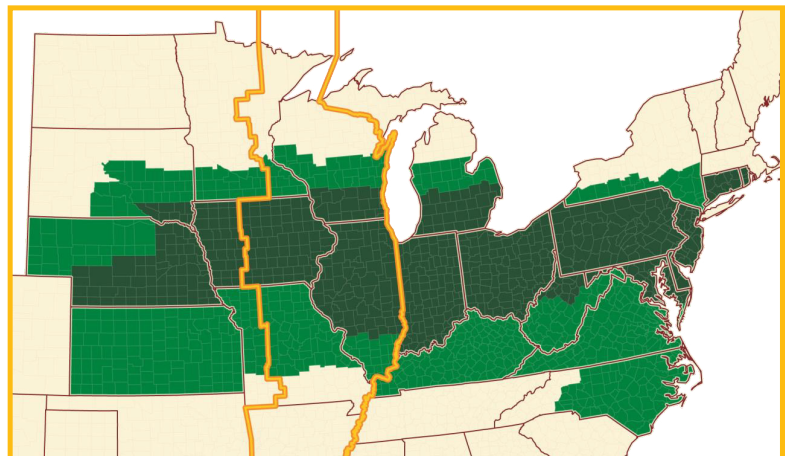

108-99C

108 RM

- Outstanding disease package
- Great late-season stalks
- Moves South well
- Above average test weight
- Great corn on corn option
- Great agronomics with yield punch

CONVENTIONAL

AGRONOMIC CHARACTERISTICS	
FLOWERING (GDU)	1350
BLACK LAYER (GDU)	2495
PLANT HEIGHT	MEDIUM TALL
EAR PLACEMENT	MEDIUM
EAR TYPE	SEMI-FLEX
COB COLOR	PINK
DRY DOWN	MEDIUM
HUSK COVER	COMPLETE
KERNEL ROWS	16-20

AGRONOMIC RATINGS

YIELD POTENTIAL	9
EMERGENCE	8
VIGOR	7
STAYGREEN	8
PLANT INTEGRITY	8
STALK STRENGTH	9
ROOT STRENGTH	8
PLANT HEALTH	8
GREENSNAP	8
TEST WEIGHT	8

DISEASE RATINGS

TAR SPOT	8
GRAY LEAF SPOT	8
N. CORN LEAF BLIGHT	8
S. CORN LEAF BLIGHT	NA
ANTHRACNOSE	9
GOSS'S WILT	8
COMMON RUST	8
SOUTHERN RUST	NA
DIPLODIA	8

POSITIONING

HIGH PRODUCTIVE	9
LOW PRODUCTIVE	8
HIGH POPULATION	9
LOW POPULATION	8
CORN AFTER CORN	9
SILAGE UTILITY	8

Rating:
9 = Excellent, 1 = Poor
NA = Not Available