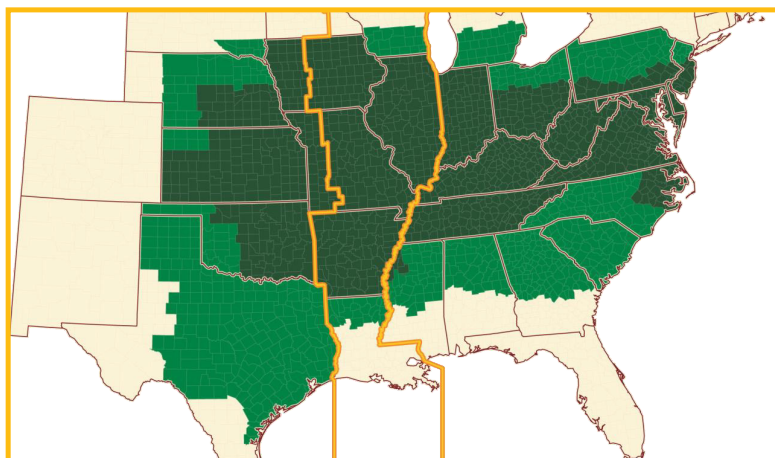

112-32C

112 RM

CONVENTIONAL

- Tremendous top-end yield
- Next level yield potential
- Topped genetic testing against all checks
- Moves South well
- Ear flex allows moderate populations
- Responds to high management

AGRONOMIC CHARACTERISTICS	
FLOWERING (GDU)	1330
BLACK LAYER (GDU)	2597
PLANT HEIGHT	MEDIUM TALL
EAR PLACEMENT	MEDIUM
EAR TYPE	FLEX
COB COLOR	RED
DRY DOWN	MEDIUM
HUSK COVER	COMPLETE
KERNEL ROWS	16-20

AGRONOMIC RATINGS